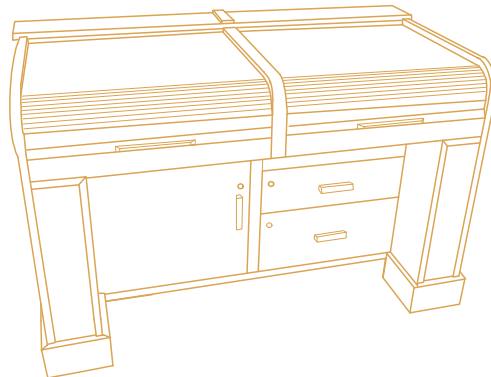

**Dulwich College Chapel**

**Sound and Lighting control**  
With amplifiers and other sound equipment in  
cupboard below

**St Mary's Ealing**

**Sound AV and Lighting Control**  
Inc pull out tambours and internal scissor lift for  
CD, cassette and MD machines

**St Andrews Oxshott**

**Cabinet made to fit around pillar and blend in.**  
Mixer hinges up when cabinet opened.

**St Dionis Parsons Green**

**Cabinet made clients spec but also to a limited  
budget. Fold over lid – no tambours. Mixer sits on  
shelf and not in a recess**

Pull out drawer for simple operation  
in mixer cabinet

AV control  
Simple cabinet with tambour  
St Georges Ashtead

© B&H Ssyscom Ltd 2009  
Pictures © b&h & churches named  
All Rights Reserved  
2009 v4  
E&OE