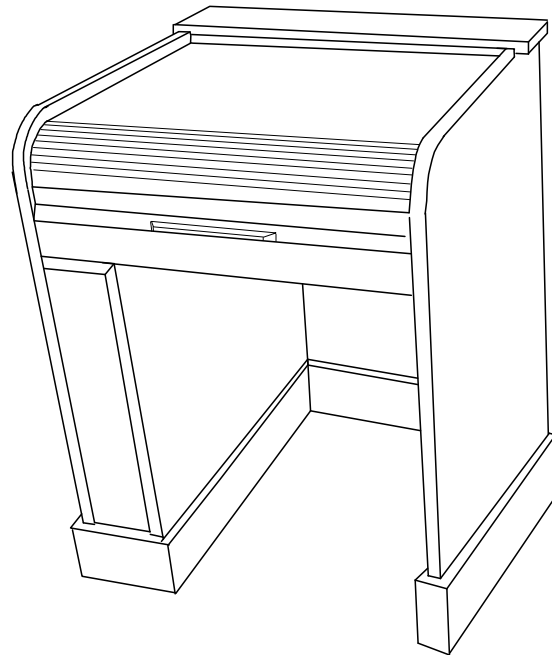

**St Andrews Oxshott**

**Cabinet made to fit around pillar and blend in.**  
Mixer hinges up when cabinet opened.

**St Dionis Parsons Green**

**Cabinet made clients spec but also to a limited  
budget. Fold over lid – no tambours. Mixer sits on  
shelf and not in a recess**

Pull out drawer for simple operation  
in mixer cabinet

AV control  
Simple cabinet with tambour  
St Georges Ashtead

© B&H Ssyscom Ltd 2009  
Pictures © b&h & churches named  
All Rights Reserved  
2009 v4  
E&OE