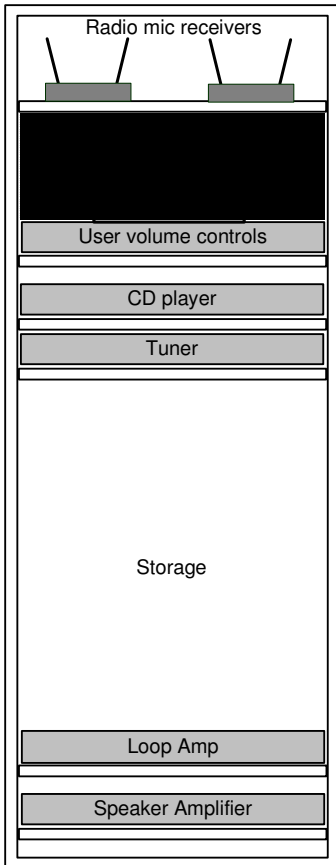

**Dulwich College Chapel**

**Sound and Lighting control**  
With amplifiers and other sound equipment in  
cupboard below

**St Mary's Ealing**

**Sound AV and Lighting Control**  
Inc pull out tambours and internal scissor lift for  
CD, cassette and MD machines

**St Andrews Oxshott**

**Cabinet made to fit around pillar and blend in.**  
Mixer hinges up when cabinet opened.

**St Dionis Parsons Green**

**Cabinet made clients spec but also to a limited  
budget. Fold over lid – no tambours. Mixer sits on  
shelf and not in a recess**

Pull out drawer for simple operation  
in mixer cabinet

AV control  
Simple cabinet with tambour  
St Georges Ashtead

© B&H Ssyscom Ltd 2009  
Pictures © b&h & churches named  
All Rights Reserved  
2009 v4  
E&OE